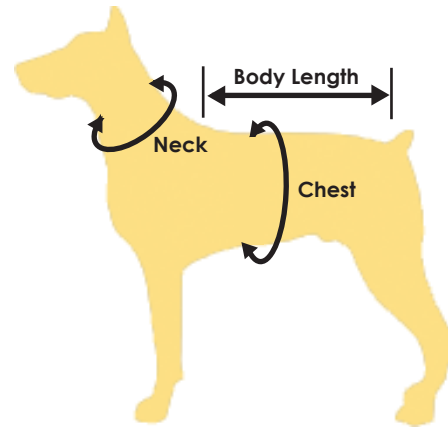

Standard Size Measurement

● Harness Sizing Chart

Size	Neck (inch)	Chest (inch)
XS	7.5	9-14
S	9	11-15.5
M	12.5	14.5-20.5
L	14	19-26
XL	16.5	21-29
XXL	18	23.5-33

● Vest Harness Sizing Chart

Size	Neck (inch)	Chest (inch)
XS	-	-
S	9	12
M	12	14.5
L	15	17
XL	17	19.5
XXL	-	-

● Dog Clothes Sizing Chart

Size	Neck (inch)	Chest (inch)
XS	5-7	9-11
S	7-9	11-13
M	9-11	14-17
L	11-13	17-19
XL	13-14	19-21
XXL	14-16	20-24

● Dog Breed

Size	Dog Breed
XS	Baby Dog, Baby Yorkie, Baby Maltese, Chihuahua
S	Yorkie, Chihuahua, Maltese, ToyPoodle, Papillon, Pomeranian
M	Maltese, Shih Tzu, Japanese Chin, Beagle, French Bulldog, Boston Terrier, Miniature Dachshund, Mini Pinscher
L	Shih Tzu, Pekingese, Miniature Schnauzer
XL	Miniature Schnauzer, Cocker Spaniel, Pug, Fox Terrier
XXL	Cocker Spaniel, Bichon Frise
XXXL	Bigger Dog